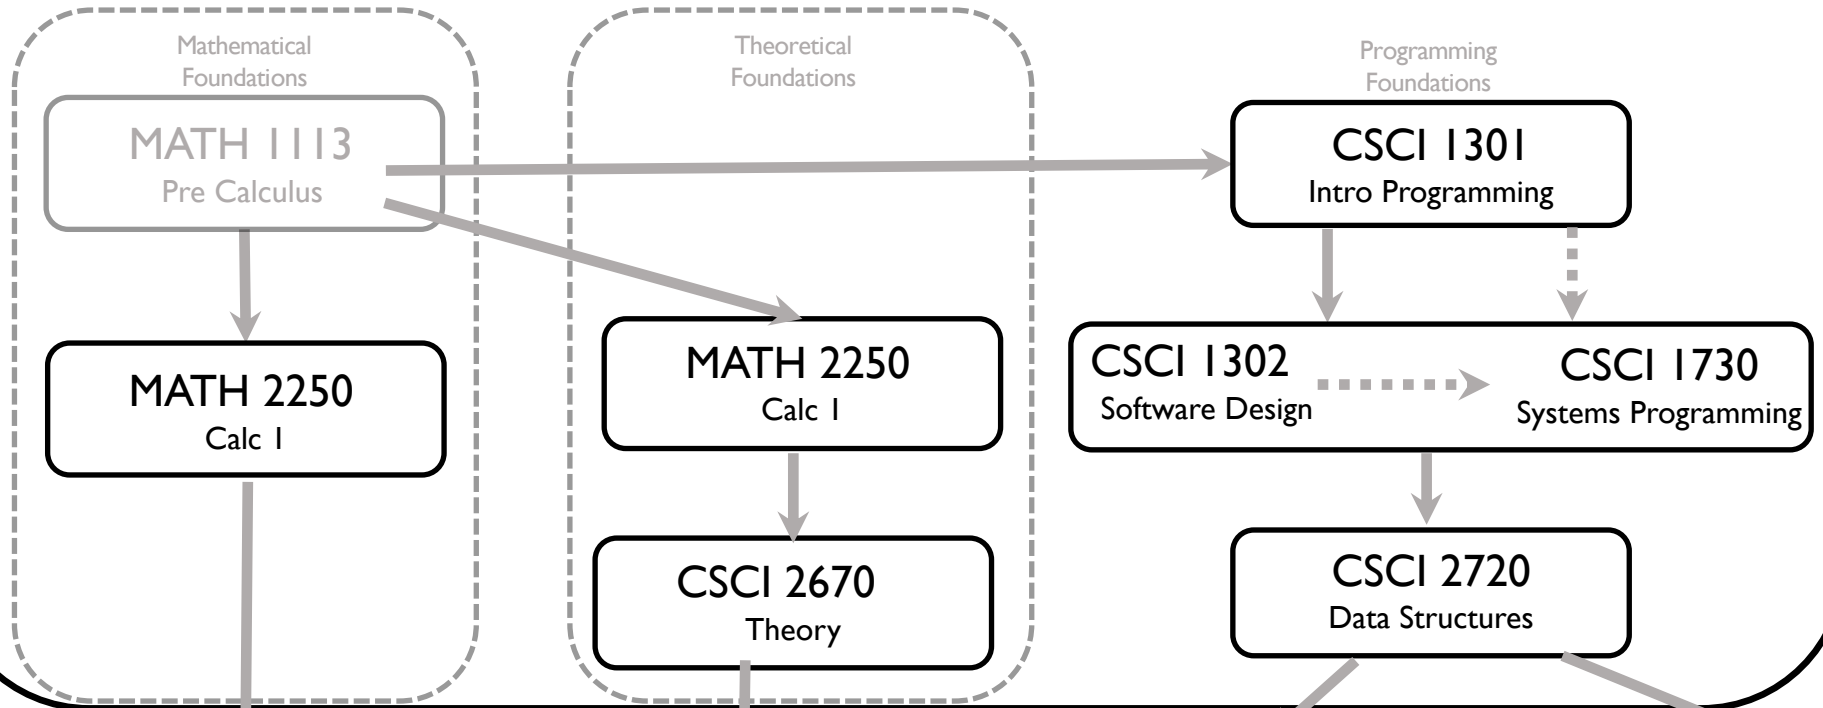

Area VI / Major Pre-Requirements

Entrance Requirements: C or higher in these courses

- Franklin College Requirements**
 39 hours of upper division coursework
 3 - Foreign Languages
 1 - Literature
 1 - Fine Arts/Philosophy/Religion
 1- History
 1- Social Science (not history)
 1- Biological Sciences
 1- Physical Sciences
 1- Multicultural